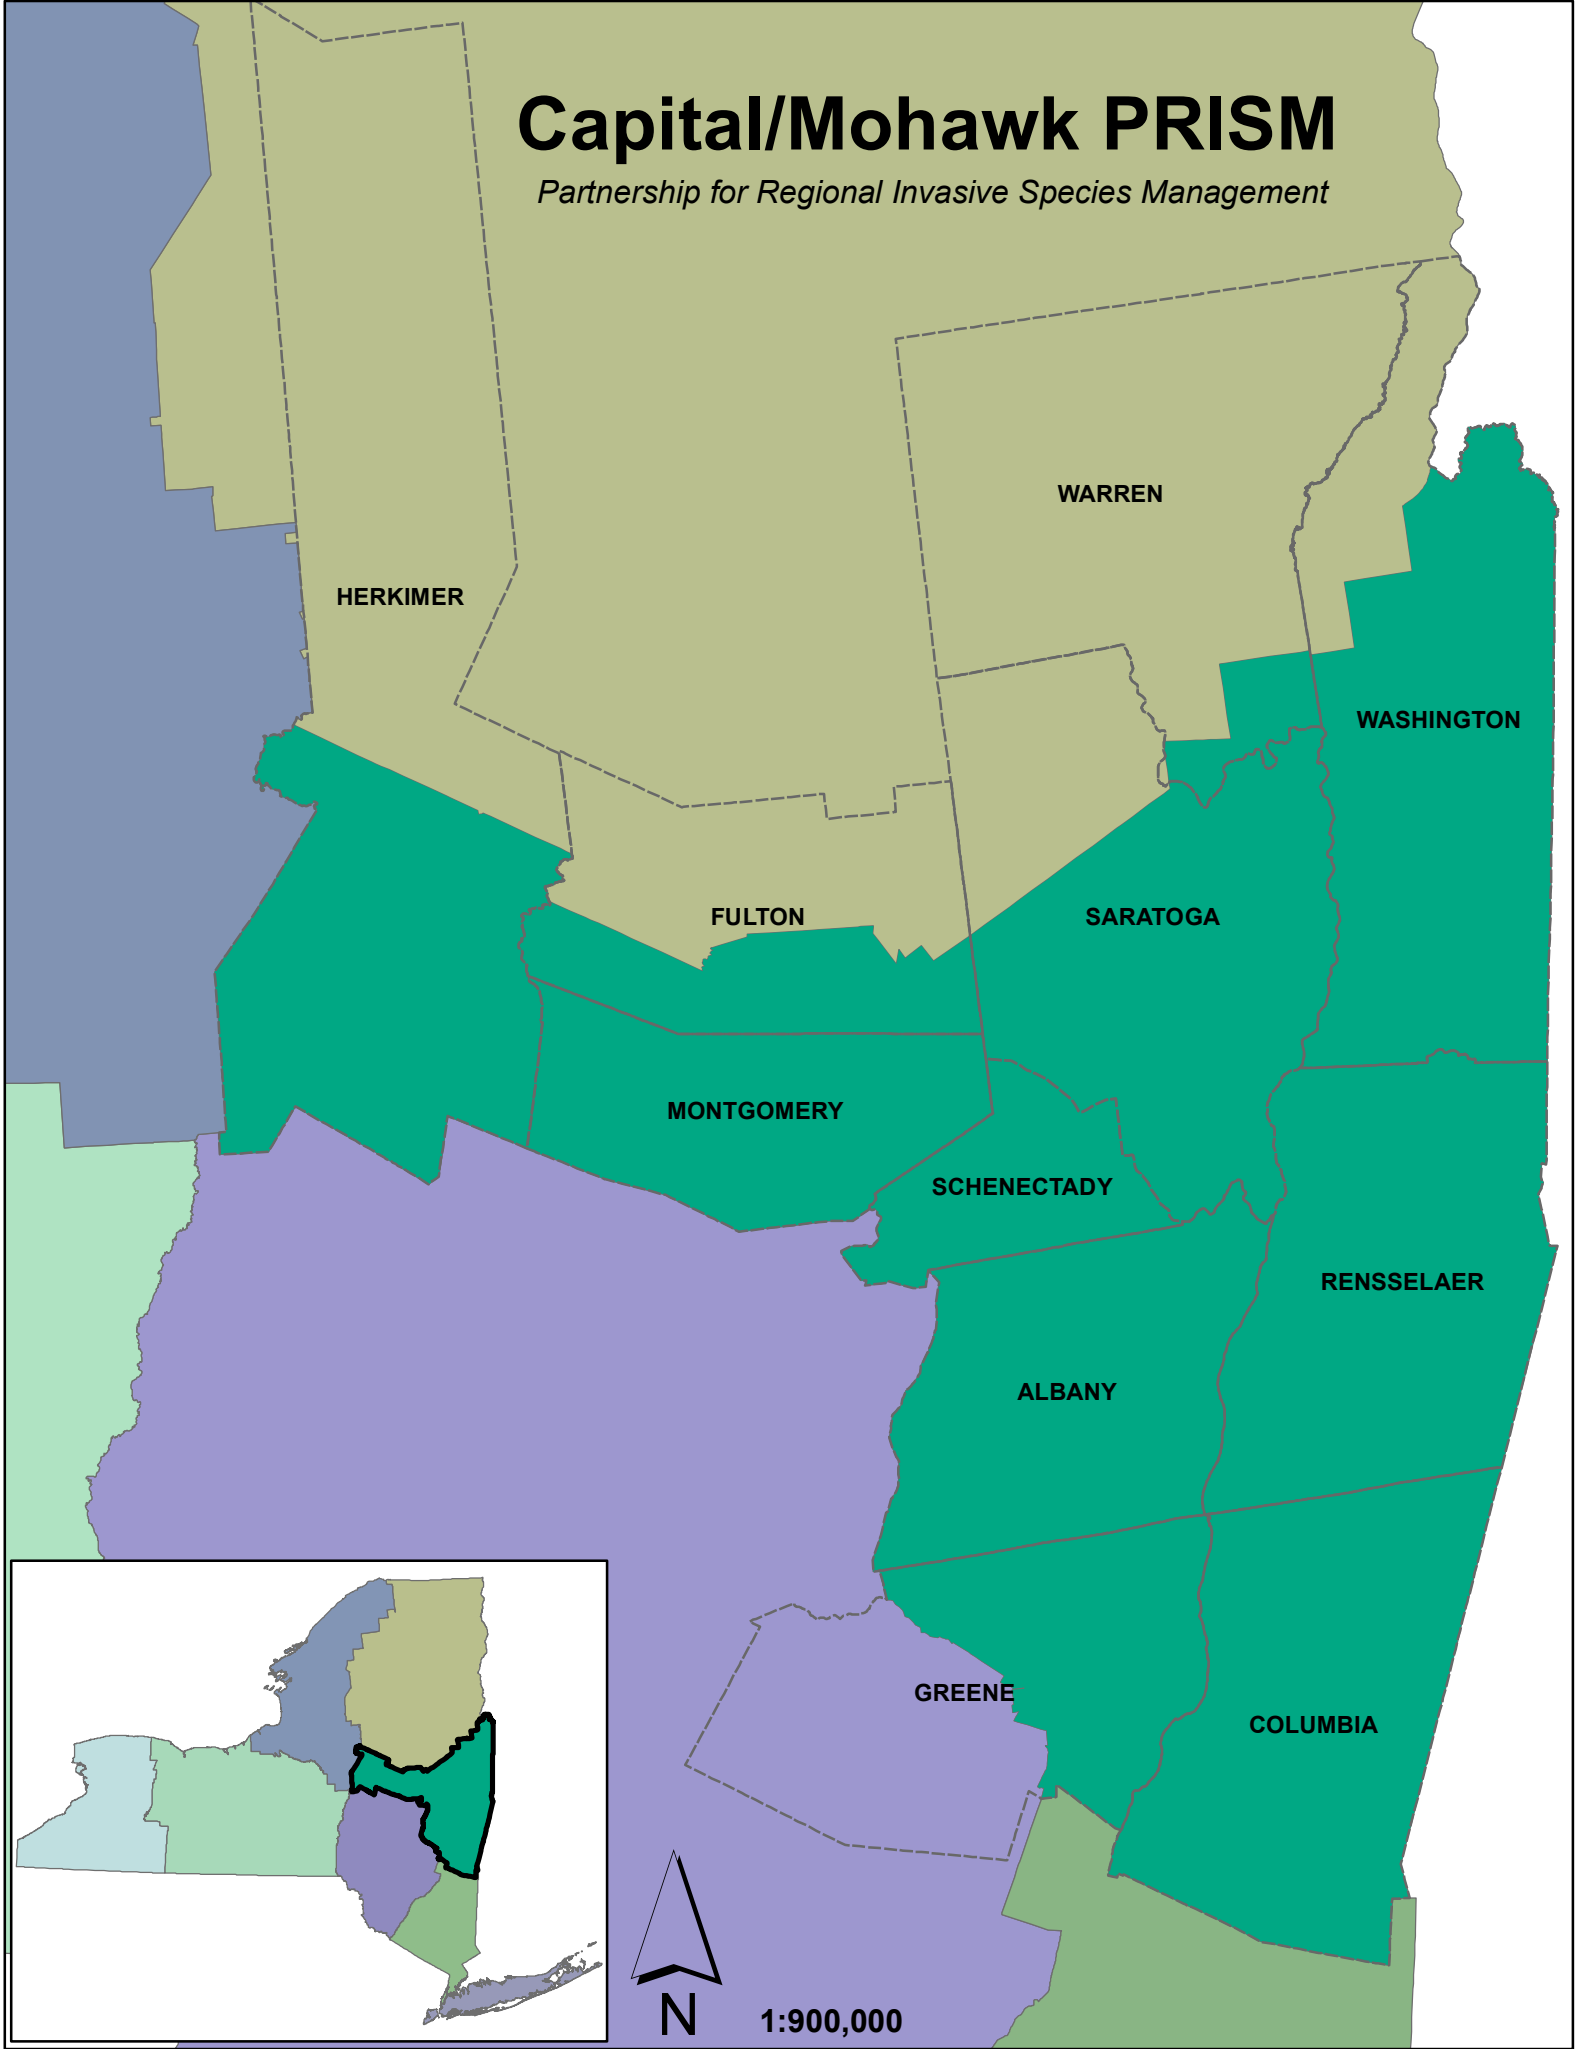

Capital/Mohawk PRISM

Partnership for Regional Invasive Species Management

HERKIMER

WARREN

WASHINGTON

FULTON

SARATOGA

MONTGOMERY

SCHEENCTADY

RENSSELAER

ALBANY

GREENE

COLUMBIA

N

1:900,000